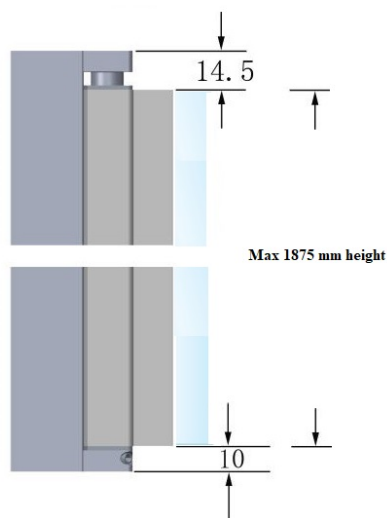

PRODUCT SHEET

Description:

Lift Hinge "Square" Wall/Glass, CPL Finish, 1,9 Meters, All Accessories

Item number:

15.22.991-0

Units	Box	Carton	HS Code	Barcode
Set	1	10	8302100090	
				5704866439206

SISO A/S

Mileparken 11
DK-2740 Skovlunde
Denmark
VAT: DK 24786013