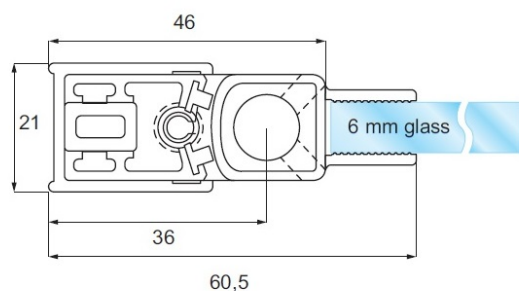

PRODUCT SHEET

Description:

Lift Hinge "Square" Wall/Glass, CPL Finish, 1,9 Meters, All Accessories

Item number:

15.22.991-0

Units	Box	Carton	HS Code	Barcode
Set	1	10	8302100090	
				5704866439206

SISO A/S

Mileparken 11
DK-2740 Skovlunde
Denmark
VAT: DK 24786013